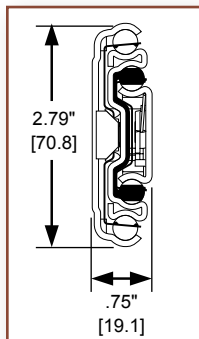

Model 7957

Handed lever disconnect

Model 9301

Accuride[®]
www.accuride.com

Heavy-Duty Slide Options

Model 3640A

With a load rating up to 200 lbs. [91 kg], this slide works well in lateral files in business and home office settings, and larger storage drawers found in kitchens, store fixtures, and retail displays.

- 1" [25 mm] over travel.
- Non-disconnect.
- Hold-in detent.
- 32 mm hole pattern.
- Clear zinc (C) or black (CB) finish.
- Even lengths 12"-28" [305-711 mm].

Model 3640A

Model 7950
Non-disconnect

Model 7957
Handed lever disconnect

Model 9301

Dual Mounting Options

200 lb. [91 kg]/pair side mount; maximum drawer width 42" [1067 mm]

75 lb. [34 kg]/pair under/flat mount; maximum drawer width 24" [607 mm]

Models 7950 & 7957

An intermediate load rating choice for heavier storage applications such as kitchen drawers for small appliances and cookware; or, garage or shed storage units used for paint, tools, etc.

- Full extension.
- Dual mounting: Side mount load capacity up to 350 lbs. [159 kg]; Flat mount load capacity up to 150 lbs. [68 kg].
- Accommodates drawers up to 42" wide [1067 mm].
- Clear zinc (C) finish.
- Even lengths 12"-36" [305-914 mm].