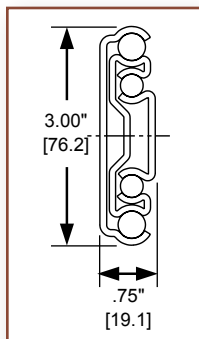

- 1" [25 mm] over travel.
- Non-disconnect.
- Hold-in detent.
- 32 mm hole pattern.
- Clear zinc (C) or black (CB) finish.
- Even lengths 12"-28" [305-711 mm].

Model 3640A

Model 7950
Non-disconnect

Model 7957
Handed lever disconnect

Model 9301

Dual Mounting Options

200 lb. [91 kg]/pair side mount; maximum drawer width 42" [1067 mm]

75 lb. [34 kg]/pair under/flat mount; maximum drawer width 24" [607 mm]

Models 7950 & 7957

An intermediate load rating choice for heavier storage applications such as kitchen drawers for small appliances and cookware; or, garage or shed storage units used for paint, tools, etc.

- Full extension.
- Dual mounting: Side mount load capacity up to 350 lbs. [159 kg]; Flat mount load capacity up to 150 lbs. [68 kg].
- Accommodates drawers up to 42" wide [1067 mm].
- Clear zinc (C) finish.
- Even lengths 12"-36" [305-914 mm].