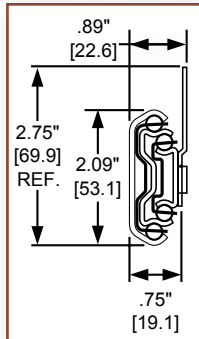

Model 7957

Handed lever disconnect

Model 9301

Accuride[®]
www.accuride.com

Heavy-Duty Slide Options

Model 3640A

With a load rating up to 200 lbs. [91 kg], this slide works well in lateral files in business and home office settings, and larger storage drawers found in kitchens, store fixtures, and retail displays.

- 1" [25 mm] over travel.
- Non-disconnect.
- Hold-in detent.
- 32 mm hole pattern.
- Clear zinc (C) or black (CB) finish.
- Even lengths 12"-28" [305-711 mm].

Model 3640A

Model 7950
Non-disconnect

Model 7957
Handed lever disconnect

Model 9301

Dual Mounting Options

200 lb. [91 kg]/pair side mount; maximum drawer width 42" [1067 mm]

75 lb. [34 kg]/pair under/flat mount; maximum drawer width 24" [607 mm]

Models 7950 & 7957

An intermediate load rating choice for heavier storage applications such as kitchen drawers for small appliances and cookware; or, garage or shed storage units used for paint, tools, etc.

- Full extension.
- Dual mounting: Side mount load capacity up to 350 lbs. [159 kg]; Flat mount load capacity up to 150 lbs. [68 kg].
- Accommodates drawers up to 42" wide [1067 mm].
- Clear zinc (C) finish.
- Even lengths 12"-36" [305-914 mm].