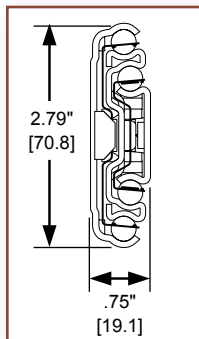

Model 7957

Handed lever disconnect

Model 9301

Accuride[®]
www.accuride.com

Heavy-Duty Slide Options

Model 3640A

With a load rating up to 200 lbs. [91 kg], this slide works well in lateral files in business and home office settings, and larger storage drawers found in kitchens, store fixtures, and retail displays.

- 1" [25 mm] over travel.
- Non-disconnect.
- Hold-in detent.
- 32 mm hole pattern.
- Clear zinc (C) or black (CB) finish.
- Even lengths 12"-28" [305-711 mm].

Model 3640A

Model 7950
Non-disconnect

Model 7957
Handed lever disconnect

Model 9301

Dual Mounting Options

200 lb. [91 kg]/pair side mount; maximum drawer width 42" [1067 mm]

75 lb. [34 kg]/pair under/flat mount; maximum drawer width 24" [607 mm]

Models 7950 & 7957

An intermediate load rating choice for heavier storage applications such as kitchen drawers for small appliances and cookware; or, garage or shed storage units used for paint, tools, etc.

- Full extension.
- Dual mounting: Side mount load capacity up to 350 lbs. [159 kg]; Flat mount load capacity up to 150 lbs. [68 kg].
- Accommodates drawers up to 42" wide [1067 mm].
- Clear zinc (C) finish.
- Even lengths 12"-36" [305-914 mm].