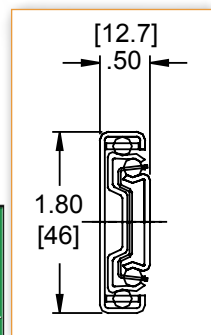

3832EC

Easy-Close

Accuride's 3832EC provides the woodworking market with a high quality, reliable, soft-closing slide solution. This product is a great choice for commercial or institutional cabinetry and casework found in libraries, schoolrooms, laboratories or hospitals, and high-end retail stores. In residential applications, the quiet performance is valued in nearly every part of the home, especially in a child's room or baby's nursery.

Features & Benefits

- 100-pound load capacity.
- Full extension for complete access.
- The Easy-Close mechanism has an automatic reset. The stroke on the mechanism is about 1.75", which is greater than other soft-close products on the market.
- Partially shielded mechanism prevents unwanted debris such as dust or finishing materials from entering and interfering with operation.
- Balanced pull-force: Engineered to provide a balance between the closing and opening actions, the drawer is less likely to pull out of the user's hand and unintentionally re-close.
- Lever disconnect for easy removal and reinsertion.
- Includes Cam Drawer Adjust feature.

Availability

- Even lengths 14"–28"
- Finishes: zinc or black.

Optional Kit

- Face Frame Bracket Kit:
  P/N 4180-0705-XE

3832 Easy-Close

Authorized Distributor

Accuride

12311 Shoemaker Avenue
Santa Fe Springs, CA 90670
(562) 903-0200 • (562) 903-0208 Fax
www accuride.com
2313 - R1 - 0911 - 5M - Alpha