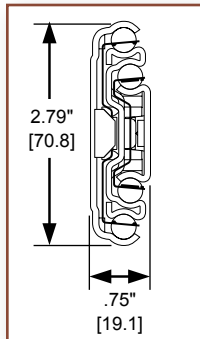

Model 7957

Handed lever disconnect

Model 9301

Accuride[®]
Always Moving Forward

Heavy-Duty Slide Options

Model 3640A

With a load rating up to 200 lbs. [91 kg], this slide works well in lateral files in business and home office settings, and larger storage drawers found in kitchens, store fixtures, and retail displays.

- 1" [25 mm] over travel.
- Non-disconnect.
- Hold-in detent.
- 32 mm hole pattern.
- Clear zinc (C) or black (CB) finish.
- Even lengths 12"-28" [305-711 mm].

Model 3640A

Model 7950
Non-disconnect

Model 7957
Handed lever disconnect

Model 9301

Dual Mounting Options

200 lb. [91 kg]/pair side mount; maximum drawer width 42" [1067 mm]

75 lb. [34 kg]/pair under/flat mount; maximum drawer width 24" [607 mm]

Models 7950 & 7957

An intermediate load rating choice for heavier storage applications such as kitchen drawers for small appliances and cookware; or, garage or shed storage units used for paint, tools, etc.

- Full extension.
- Dual mounting: Side mount load capacity up to 350 lbs. [159 kg]; Flat mount load capacity up to 150 lbs. [68 kg].
- Accommodates drawers up to 42" wide [1067 mm].
- Clear zinc (C) finish.
- Even lengths 12"-36" [305-914 mm].