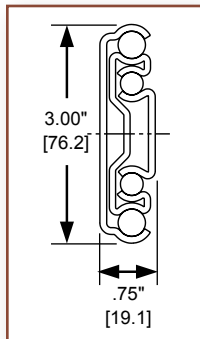

Model 7957

Handed lever disconnect

Model 9301

Accuride[®]
Always Moving Forward

Heavy-Duty Slide Options

Model 3640A

With a load rating up to 200 lbs. [91 kg], this slide works well in lateral files in business and home office settings, and larger storage drawers found in kitchens, store fixtures, and retail displays.

- 1" [25 mm] over travel.
- Non-disconnect.
- Hold-in detent.
- 32 mm hole pattern.
- Clear zinc (C) or black (CB) finish.
- Even lengths 12"-28" [305-711 mm].

Model 3640A

Model 7950
Non-disconnect

Model 7957
Handed lever disconnect

Model 9301

Dual Mounting Options

200 lb. [91 kg]/pair side mount; maximum drawer width 42" [1067 mm]

75 lb. [34 kg]/pair under/flat mount; maximum drawer width 24" [607 mm]

Models 7950 & 7957

An intermediate load rating choice for heavier storage applications such as kitchen drawers for small appliances and cookware; or, garage or shed storage units used for paint, tools, etc.

- Full extension.
- Dual mounting: Side mount load capacity up to 350 lbs. [159 kg]; Flat mount load capacity up to 150 lbs. [68 kg].
- Accommodates drawers up to 42" wide [1067 mm].
- Clear zinc (C) finish.
- Even lengths 12"-36" [305-914 mm].