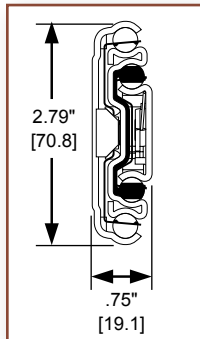

Model 7957

Handed lever disconnect

Model 9301

Accuride[®]
Always Moving Forward

Heavy-Duty Slide Options

Model 3640A

With a load rating up to 200 lbs. [91 kg], this slide works well in lateral files in business and home office settings, and larger storage drawers found in kitchens, store fixtures, and retail displays.

- 1" [25 mm] over travel.
- Non-disconnect.
- Hold-in detent.
- 32 mm hole pattern.
- Clear zinc (C) or black (CB) finish.
- Even lengths 12"-28" [305-711 mm].

Model 3640A

Model 7950
Non-disconnect

Model 7957
Handed lever disconnect

Model 9301

Dual Mounting Options

200 lb. [91 kg]/pair side mount; maximum drawer width 42" [1067 mm]

75 lb. [34 kg]/pair under/flat mount; maximum drawer width 24" [607 mm]

Models 7950 & 7957

An intermediate load rating choice for heavier storage applications such as kitchen drawers for small appliances and cookware; or, garage or shed storage units used for paint, tools, etc.

- Full extension.
- Dual mounting: Side mount load capacity up to 350 lbs. [159 kg]; Flat mount load capacity up to 150 lbs. [68 kg].
- Accommodates drawers up to 42" wide [1067 mm].
- Clear zinc (C) finish.
- Even lengths 12"-36" [305-914 mm].