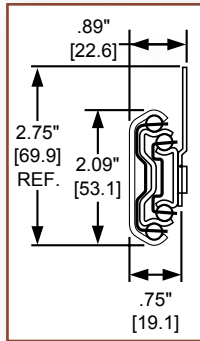

Model 7957

Handed lever disconnect

Model 9301

Accuride[®]
Always Moving Forward

Heavy-Duty Slide Options

Model 3640A

With a load rating up to 200 lbs. [91 kg], this slide works well in lateral files in business and home office settings, and larger storage drawers found in kitchens, store fixtures, and retail displays.

- 1" [25 mm] over travel.
- Non-disconnect.
- Hold-in detent.
- 32 mm hole pattern.
- Clear zinc (C) or black (CB) finish.
- Even lengths 12"-28" [305-711 mm].

Model 3640A

Model 7950
Non-disconnect

Model 7957
Handed lever disconnect

Model 9301

Dual Mounting Options

200 lb. [91 kg]/pair side mount; maximum drawer width 42" [1067 mm]

75 lb. [34 kg]/pair under/flat mount; maximum drawer width 24" [607 mm]

Models 7950 & 7957

An intermediate load rating choice for heavier storage applications such as kitchen drawers for small appliances and cookware; or, garage or shed storage units used for paint, tools, etc.

- Full extension.
- Dual mounting: Side mount load capacity up to 350 lbs. [159 kg]; Flat mount load capacity up to 150 lbs. [68 kg].
- Accommodates drawers up to 42" wide [1067 mm].
- Clear zinc (C) finish.
- Even lengths 12"-36" [305-914 mm].