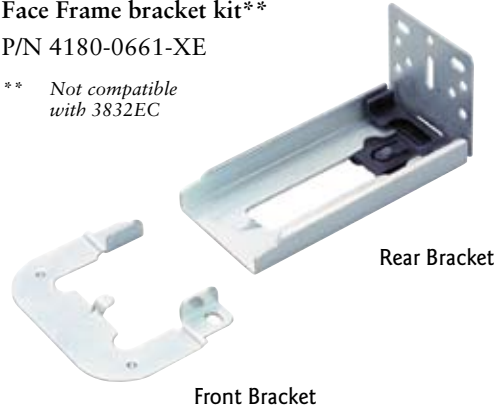

3834-Over Travel

- 90-pound load rating
- 1" over travel
- Hold-in detent prevents drawer roll-out and bounce-back
- Even lengths 12"-28"

3834SC-Self-Closing*

- 100-pound load rating
- 1" over travel
- Closes drawers and keeps them closed
- Even lengths 14"-28"

3832DO-Detent Out

- 100-pound load rating
- Full extension
- Special detent out to hold drawers or pull-out shelves in an open position
- Even lengths 10"-28"

CH3832-Weather Resistant

- 100-pound load rating
- Full extension
- Special coating offers 8 times more protection than standard zinc finish
- Stainless steel ball retainer, ball bearings, and rivets
- Even lengths 10"-28"

* Self-closing and Easy-Close products require a stronger pull force to open drawers.

3832 Slide Series

Accessories

- Pilaster kit
P/N 4180-0266-XE
- Face frame bracket kit**
P/N 4180-0322-XE
- 3832TR/3832HDTR
Face Frame bracket kit**
P/N 4180-0661-XE

** Not compatible
with 3832EC

Front Bracket

3832 Detent Out on
a pull-out shelf

3832 Classic in 6" length

Features at a glance

Model	Full Extension	Over Travel	Self-Closing	Heavy Duty	Weather Resistant	Touch Release	Easy Close	Detent Out
3832	•							
3832EC	•						•	
3832TR	•					•		
3832HDTR	•			•		•		
3832SC	•		•					
3832HDSC	•		•	•				
3834		•						
3834SC		•	•					
3832DO	•							•
CH3832	•				•			