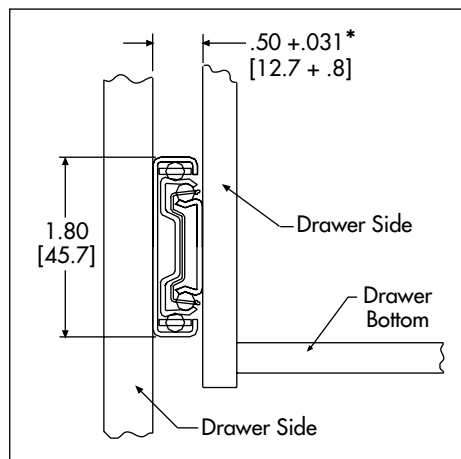

* For optimum performance, add 1/32" (.031)