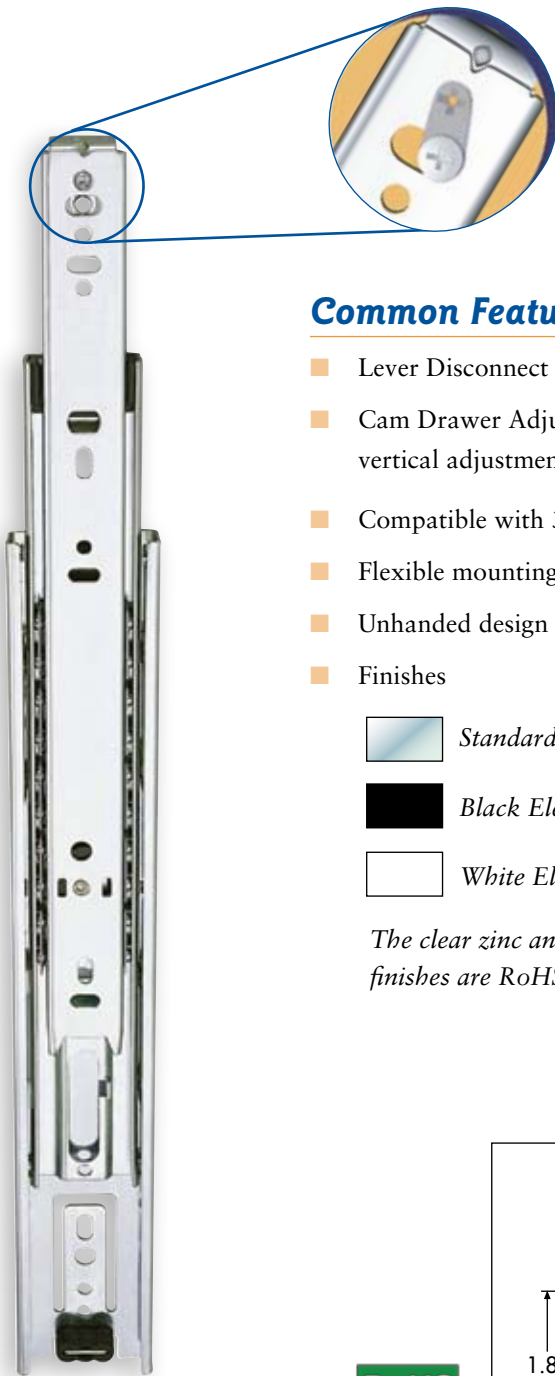

3832 Slide Series

Ideal for medium-duty drawers, these products offer maximum versatility with a full complement of options. All products feature our signature Cam Drawer Adjust mechanism.

Common Features & Benefits

- Lever Disconnect provides effortless drawer removal.
- Cam Drawer Adjust offers a total range of 1/8" precise vertical adjustment to simplify setting drawer reveals.
- Compatible with 32 mm and traditional hole patterns.
- Flexible mounting tabs allow for variation in side space.
- Unhanded design simplifies installation.
- Finishes

Standard Clear Zinc

Black Electroplate

White Electrocoat

The clear zinc and electrocoat white finishes are RoHS compliant.