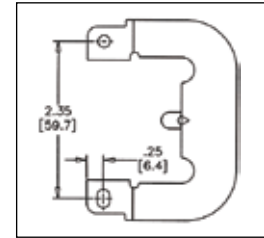

3832 Slide Series

Accessories

- Pilaster kit
  P/N 4180-0266-XE
- Face frame bracket kit**
  P/N 4180-0322-XE
- 3832TR/3832HDTR
  Face Frame bracket kit**
  P/N 4180-0661-XE

** Not compatible
with 3832EC

Front Bracket