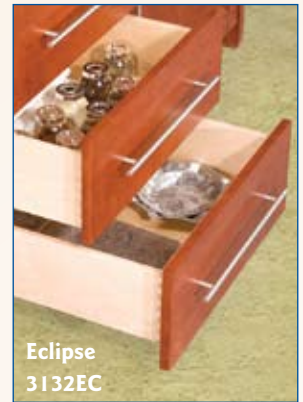

- ◆ CBERGO-300 Deluxe Keyboard Tray or standard CBERGO-200 Tray provide ergonomic keyboard access.
- ◆ The 6" 3832 is great for small drawers used to stash bills or store recipe cards.
- ◆ Models 123 or 1321 Pro-Pocket flipper door slides provide access for a chair; concealing the space when closed.

All zinc and electrocoat white finished products are RoHS Compliant.

Workspace & Appliance Garage

Take full advantage of the space with a pull-out butcher block and free up counter space with an appliance garage. Appliances are on a shelf for easy access, while wider drawers below keep trays, bowls, or utensils close at hand.