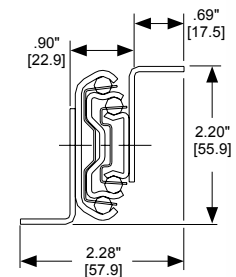

Keep waste containers hidden and closed for a more sanitary environment in retail fixtures or institutional applications.

Features and Benefits

- Up to 175-lb. load rating
- Full extension for complete access.
- Pull-outs up to 16-inches-wide
- Handed lever disconnect
- Self-closing action ensures closure. This feature activates about 2.5 inches from the cabinet opening.
- Attached brackets permit side, top, or bottom mounting.

Installation

- Model 3600-200 has fixed inboard bracket to carry the platform. The outer member of the slide is side-mounted to the cabinet sidewall.
- Model 3600-201 includes a fixed inboard top bracket and outboard bottom bracket that allows the slide to be mounted to the top or bottom of the case. Depending upon desired mounting style, the platform may be affixed to either bracket.

Availability

- Clear zinc finish
- Offered in a 22-inch length designed to fit standard cabinetry.

Model
3600-200

Model
3600-201

Authorized Distributor

Accuride

12311 Shoemaker Avenue
Santa Fe Springs, CA 90670
(562) 903-0200 • (562) 903-0208 Fax
www.accuride.com