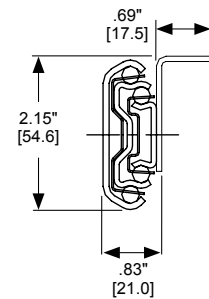

StowAway Slides

3600-200/3600-201

- Up to 175-lb. load rating
- Full extension
- Self-closing action
- Multiple platform-style mounting options

Model
3600-201

Accuride

StowAway Slides

3600-200/3600-201

Accuride's StowAway slides offer a unique solution for bin storage applications. Keep kitchen recycling, waste, or compost containers out of the way and out of sight. Other uses include laundry baskets, vegetable or pet food storage, or other supply storage in residential and commercial environments.

Keep waste containers hidden and closed for a more sanitary environment in retail fixtures or institutional applications.

Features and Benefits

- Up to 175-lb. load rating
- Full extension for complete access.
- Pull-outs up to 16-inches-wide
- Handed lever disconnect
- Self-closing action ensures closure. This feature activates about 2.5 inches from the cabinet opening.
- Attached brackets permit side, top, or bottom mounting.

Installation

- Model 3600-200 has fixed inboard bracket to carry the platform. The outer member of the slide is side-mounted to the cabinet sidewall.
- Model 3600-201 includes a fixed inboard top bracket and outboard bottom bracket that allows the slide to be mounted to the top or bottom of the case. Depending upon desired mounting style, the platform may be affixed to either bracket.

Availability

- Clear zinc finish
- Offered in a 22-inch length designed to fit standard cabinetry.

Model
3600-200

Model
3600-201

Authorized Distributor

Accuride

12311 Shoemaker Avenue
Santa Fe Springs, CA 90670
(562) 903-0200 • (562) 903-0208 Fax
www.accuride.com