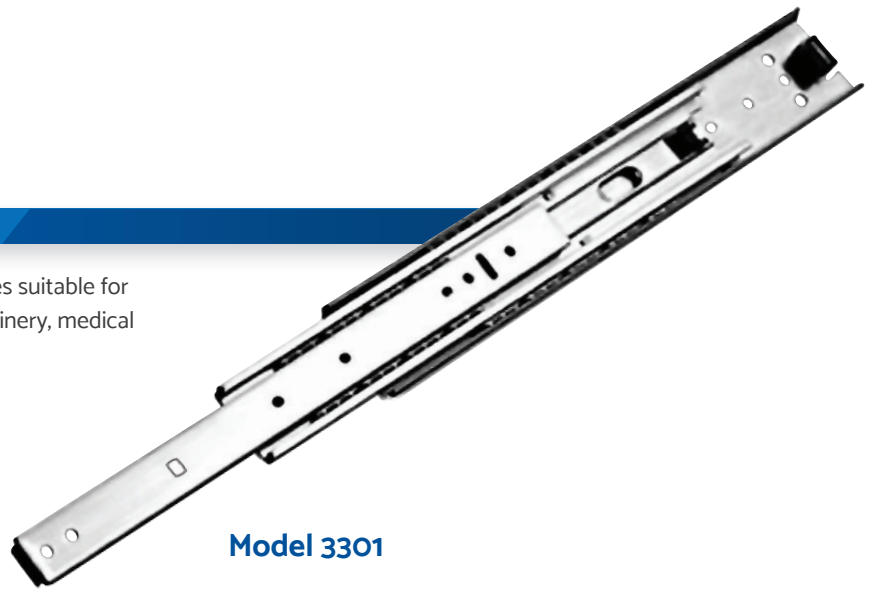

3300 Series

Medium-Duty Slide Options

The 3300 series offers four slide solutions with varying features suitable for storage drawers and trays in industrial workstations and machinery, medical equipment, electronic enclosures, and more.

Common Features

- **Load capacity** up to 150 lbs. per pair
- **1" over travel** for complete access
- **Side space** dimension .50"
- Clear zinc finish

3301 - Non-Disconnect

- **No disconnect** method
- Available in even lengths 12"-28"

3307 - Lock-Out + Latch Disconnect

- **Lock-out** holds pullouts in a stable position when extended
- **Latch disconnect**
- Available in even lengths 12"-30"

3308 - Lock-In/Lock-Out + Disconnect

- **Lock-in** secures pullouts for transit, while lock-out provides for safe and stable access.
- **Lever disconnect**
- Available in even lengths 12"-28"

3357 - Lever Disconnect

- **Lever disconnect**
- **Hold-in detent**
- Available in even lengths 12"-28"