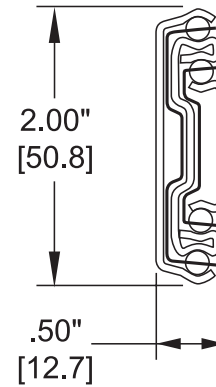

3300 Series

Medium-Duty Slide Options

The 3300 series offers four slide solutions with varying features suitable for storage drawers and trays in industrial workstations and machinery, medical equipment, electronic enclosures, and more.

Common Features

- **Load capacity** up to 150 lbs. per pair
- **1" over travel** for complete access
- **Side space** dimension .50"
- Clear zinc finish

3301 - Non-Disconnect

- **No disconnect** method
- Available in even lengths 12"-28"

3307 - Lock-Out + Latch Disconnect

- **Lock-out** holds pullouts in a stable position when extended
- **Latch disconnect**
- Available in even lengths 12"-30"

3308 - Lock-In/Lock-Out + Disconnect

- **Lock-in** secures pullouts for transit, while lock-out provides for safe and stable access.
- **Lever disconnect**
- Available in even lengths 12"-28"

3357 - Lever Disconnect

- **Lever disconnect**
- **Hold-in detent**
- Available in even lengths 12"-28"

Model 3301

Safe and stable access to machinery.

Authorized Distributor

Follow us:

Accuride®

12311 Shoemaker Avenue
Santa Fe Springs, CA 90670

phone: 562.903.0200

fax: 562.903.0208

accuride.com