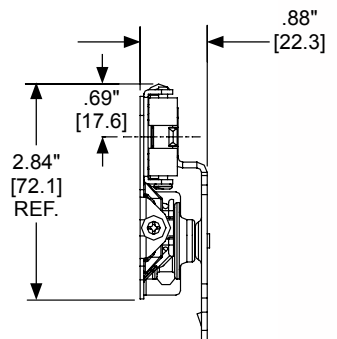

Note: The hinge carrier strip is required for all doors. Additional hinges are required for doors 36"–78" tall. See the product technical sheet for hinge quantities and ordering information.

Authorized Distributor

Accuride

12311 Shoemaker Avenue
Santa Fe Springs, CA 90670
(562) 903-0200 • (562) 903-0208 Fax
www accuride.com

Follow us