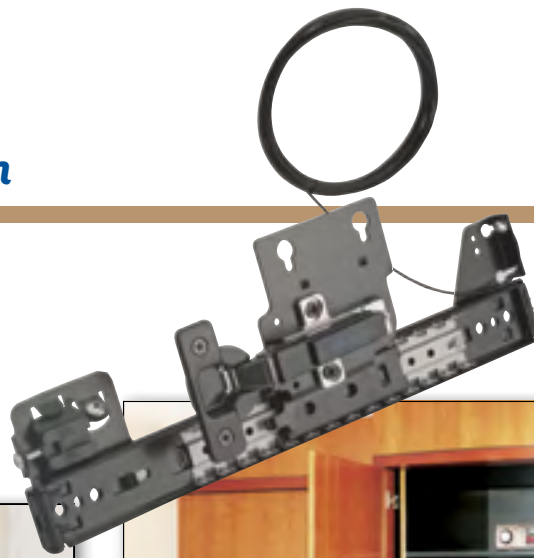

# 1332/1432 Heavy-Duty Cable System

- Up to 75-lb. load rating
- Accommodates doors up to 78" tall
- Designed for easy installation

*Entertainment Units*

*Conference Rooms*

*Fine Furniture*

**Accuride**<sup>®</sup>

# 1332/1432 Heavy-Duty Cable System

Accuride's 1332/1432 Heavy-Duty Cable System is designed with a minimal amount of components to simplify installations, saving time and effort. These slides provide superior stability and performance for larger, heavier pocket doors used in applications such as entertainment cabinetry, armoires and wardrobes, or architectural casework.

## Features and Benefits

- 75-lb. load rating
- Accommodates doors up to 26" wide x 78" tall
- Fewer components and pre-attached hinge base simplifies installation.
- Slides self-align by positioning against the cabinet top and bottom
- Front cable location simplifies adjustment and servicing
- Hold-out detent secured door in fully extended position
- Silenced in and out for quiet operation
- Model 1332 is supplied with 35 mm hinge; Model 1432, hinges purchased separately

## Availability

- Even lengths 12–32 inches
- Available in standard black electroplate finish or optional clear zinc