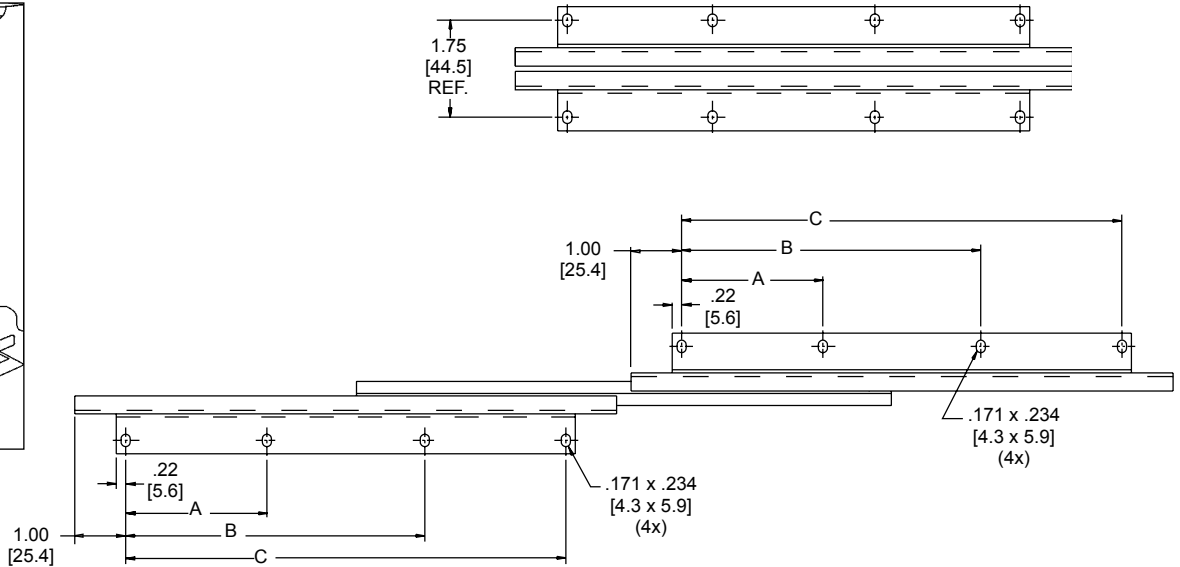

301-2590 QUICK REFERENCE

Side Space: .75" [19.1 mm] slide only
2.25" [57.2 mm] with brackets
Length: 12"–28" [305 mm–711 mm]
Overall slide dimensions: .50" x 1.62"
Load rating: Up to 155 lb. [70 kg.]*

Finish	Bright electro-zinc (C) or black zinc (CB) plating
Length	12"–28" [305 mm–711 mm]
Height	1.54" [39.1 mm]
Side Space	.75" [19.1 mm] slide only 2.25" [57.2 mm] with brackets
Load	Up to 155 lbs [70 kg]* Capacity
Travel	Slide length plus .83" [21.1 mm]
Mounting	Bracket/undermount
Hardware	#8 pan head or round head screws
Features	Hold-in detent, silenced open and closed, slide is handed

Installation Instructions

1. Mark a line at least 1/4" [6.4 mm] in from the right side of the cabinet opening and parallel to the cabinet side.
2. Locate a point on this line 1.00" [25.4 mm] back from the desired front of the slide.
3. Using #8 pan or round head screws, mount the cabinet member bracket through the first hole at this point.

NOTE: For maximum strength, ensure that the hold-in detent spring is installed inside the cabinet.

4. Mount the left hand slide similarly, locating the screw centerline of the cabinet member bracket at least 1/4" [6.4 mm] in from the left side of the opening.
5. Keeping the right and left hand slides parallel, install the remainder of the cabinet member screws.

Lengths 12"–18"	20 each per box
Lengths 20"–28"	10 each per box

Specifications

Slide members and ball retainers: Cold rolled steel

Ball bearings: Carburized steel

RoHS compliant

NOTE: Specifications, materials, prices, terms, and delivery are subject to change without notice.