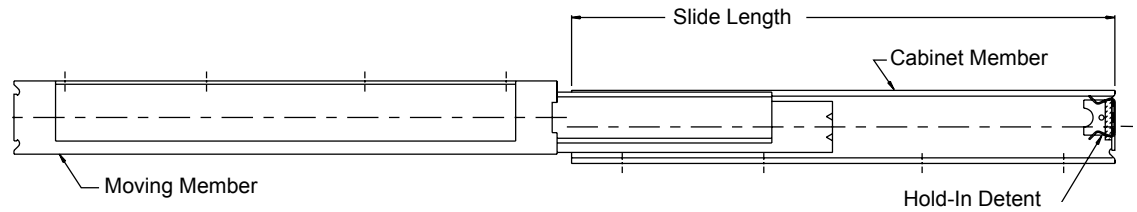

Accuride®

MODEL 301-2590

Undermount Shelf Slide
Non-Disconnect
Over Travel

Applications: Pull-out storage shelves, kitchen pull-out pantries, and entertainment centers. Battery trays, storage bins, and generators.

301-2590 QUICK REFERENCE

Side Space: .75" [19.1 mm] slide only
2.25" [57.2 mm] with brackets
Length: 12"–28" [305 mm–711 mm]
Overall slide dimensions: .50" x 1.62"
Load rating: Up to 155 lb. [70 kg.]*

Finish	Bright electro-zinc (C) or black zinc (CB) plating
Length	12"–28" [305 mm–711 mm]
Height	1.54" [39.1 mm]
Side Space	.75" [19.1 mm] slide only 2.25" [57.2 mm] with brackets
Load	Up to 155 lbs [70 kg]* Capacity
Travel	Slide length plus .83" [21.1 mm]
Mounting	Bracket/undermount
Hardware	#8 pan head or round head screws
Features	Hold-in detent, silenced open and closed, slide is handed

Installation Instructions

1. Mark a line at least 1/4" [6.4 mm] in from the right side of the cabinet opening and parallel to the cabinet side.
2. Locate a point on this line 1.00" [25.4 mm] back from the desired front of the slide.
3. Using #8 pan or round head screws, mount the cabinet member bracket through the first hole at this point.

NOTE: For maximum strength, ensure that the hold-in detent spring is installed inside the cabinet.

4. Mount the left hand slide similarly, locating the screw centerline of the cabinet member bracket at least 1/4" [6.4 mm] in from the left side of the opening.
5. Keeping the right and left hand slides parallel, install the remainder of the cabinet member screws.