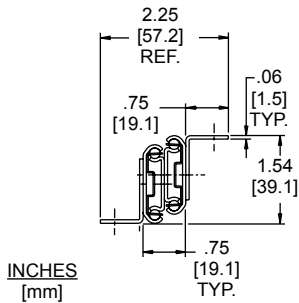

301-2590 QUICK REFERENCE

Side Space: .75" [19.1 mm] slide only
2.25" [57.2 mm] with brackets
Length: 12"–28" [305 mm–711 mm]
Overall slide dimensions: .50" x 1.62"
Load rating: Up to 155 lb. [70 kg.]*

Finish	Bright electro-zinc (C) or black zinc (CB) plating
Length	12"–28" [305 mm–711 mm]
Height	1.54" [39.1 mm]
Side Space	.75" [19.1 mm] slide only 2.25" [57.2 mm] with brackets
Load	Up to 155 lbs [70 kg]* Capacity
Travel	Slide length plus .83" [21.1 mm]
Mounting	Bracket/undermount
Hardware	#8 pan head or round head screws
Features	Hold-in detent, silenced open and closed, slide is handed

Installation Instructions

1. Mark a line at least 1/4" [6.4 mm] in from the right side of the cabinet opening and parallel to the cabinet side.
2. Locate a point on this line 1.00" [25.4 mm] back from the desired front of the slide.
3. Using #8 pan or round head screws, mount the cabinet member bracket through the first hole at this point.

NOTE: For maximum strength, ensure that the hold-in detent spring is installed inside the cabinet.

4. Mount the left hand slide similarly, locating the screw centerline of the cabinet member bracket at least 1/4" [6.4 mm] in from the left side of the opening.
5. Keeping the right and left hand slides parallel, install the remainder of the cabinet member screws.