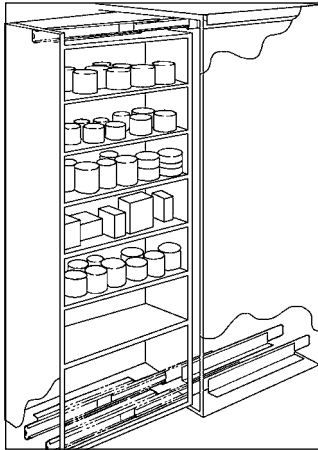

Accuride®

MODEL 301-2590

Undermount Shelf Slide
Non-Disconnect
Over Travel

Applications: Pull-out storage shelves, kitchen pull-out pantries, and entertainment centers. Battery trays, storage bins, and generators.

301-2590 QUICK REFERENCE

Side Space: .75" [19.1 mm] slide only
2.25" [57.2 mm] with brackets
Length: 12"–28" [305 mm–711 mm]
Overall slide dimensions: .50" x 1.62"
Load rating: Up to 155 lb. [70 kg.]*

Finish	Bright electro-zinc (C) or black zinc (CB) plating
Length	12"–28" [305 mm–711 mm]
Height	1.54" [39.1 mm]
Side Space	.75" [19.1 mm] slide only 2.25" [57.2 mm] with brackets
Load	Up to 155 lbs [70 kg]* Capacity
Travel	Slide length plus .83" [21.1 mm]
Mounting	Bracket/undermount
Hardware	#8 pan head or round head screws
Features	Hold-in detent, silenced open and closed, slide is handed