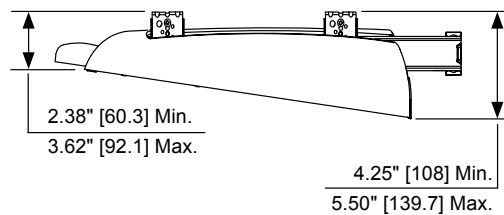

Availability

- Black finish only
- Standard Keyboard Tray System (CBERGO-TRAY 200) also available.

Authorized Distributor

Accuride

12311 Shoemaker Avenue
Santa Fe Springs, CA 90670
(562) 903-0200 • (562) 903-0208 Fax
www.accuride.com

Follow us