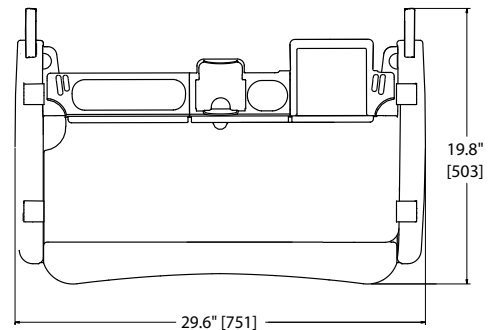

Availability

- Black finish only
- Standard Keyboard Tray System (CBERGO-TRAY 200) also available.

Authorized Distributor

Accuride

12311 Shoemaker Avenue
Santa Fe Springs, CA 90670
(562) 903-0200 • (562) 903-0208 Fax
www.accuride.com

Follow us