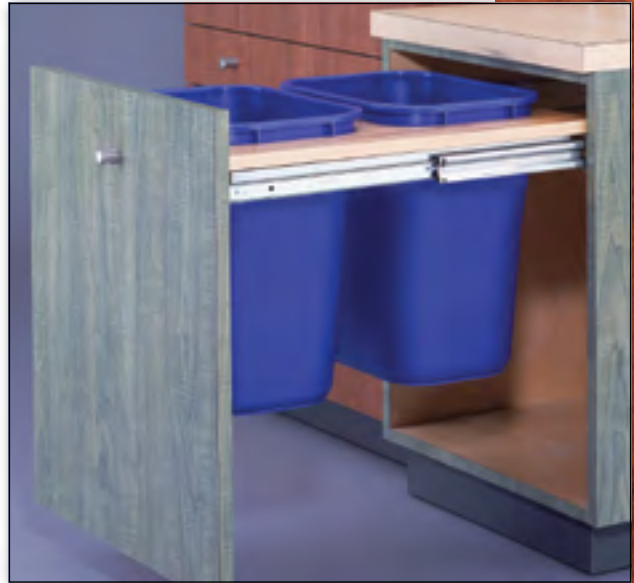

StowAway Slides

3600-200/3600-201

- Up to 175-lb. load rating
- Full extension
- Self-closing action
- Multiple platform-style mounting options

Model
3600-201

Accuride

StowAway Slides

3600-200/3600-201

Accuride's StowAway slides offer a unique solution for bin storage applications. Keep kitchen recycling, waste, or compost containers out of the way and out of sight. Other uses include laundry baskets, vegetable or pet food storage, or other supply storage in residential and commercial environments.

Keep waste containers hidden and closed for a more sanitary environment in retail fixtures or institutional applications.

Features and Benefits

- Up to 175-lb. load rating
- Full extension for complete access.
- Pull-outs up to 16-inches-wide
- Handed lever disconnect
- Self-closing action ensures closure. This feature activates about 2.5 inches from the cabinet opening.
- Attached brackets permit side, top, or bottom mounting.

Installation

- Model 3600-200 has fixed inboard bracket to carry the platform. The outer member of the slide is side-mounted to the cabinet sidewall.
- Model 3600-201 includes a fixed inboard top bracket and outboard bottom bracket that allows the slide to be mounted to the top or bottom of the case. Depending upon desired mounting style, the platform may be affixed to either bracket.

Availability

- Clear zinc finish
- Offered in a 22-inch length designed to fit standard cabinetry.

Model
3600-200

Model
3600-201

Authorized Distributor

Accuride

12311 Shoemaker Avenue
Santa Fe Springs, CA 90670
(562) 903-0200 • (562) 903-0208 Fax
www.accuride.com