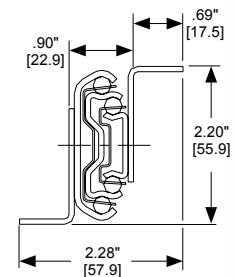

Keep waste containers hidden and closed for a more sanitary environment in retail fixtures or institutional applications.

Features and Benefits

- Up to 175-lb. load rating
- Full extension for complete access.
- Pull-outs up to 16-inches-wide
- Handed lever disconnect
- Self-closing action ensures closure. This feature activates about 2.5 inches from the cabinet opening.
- Attached brackets permit side, top, or bottom mounting.

Installation

- Model 3600-200 has fixed inboard bracket to carry the platform. The outer member of the slide is side-mounted to the cabinet sidewall.
- Model 3600-201 includes a fixed inboard top bracket and outboard bottom bracket that allows the slide to be mounted to the top or bottom of the case. Depending upon desired mounting style, the platform may be affixed to either bracket.

Availability

- Clear zinc finish
- Offered in a 22-inch length designed to fit standard cabinetry.

Model
3600-200

Model
3600-201

Authorized Distributor

Accuride

12311 Shoemaker Avenue
Santa Fe Springs, CA 90670
(562) 903-0200 • (562) 903-0208 Fax
www.accuride.com