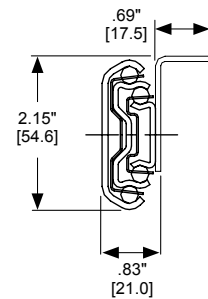

StowAway Slides

3600-200/3600-201

- Up to 175-lb. load rating
- Full extension
- Self-closing action
- Multiple platform-style mounting options

Model
3600-201

Accuride

StowAway Slides

3600-200/3600-201

Accuride's StowAway slides offer a unique solution for bin storage applications. Keep kitchen recycling, waste, or compost containers out of the way and out of sight. Other uses include laundry baskets, vegetable or pet food storage, or other supply storage in residential and commercial environments.

Keep waste containers hidden and closed for a more sanitary environment in retail fixtures or institutional applications.

Features and Benefits

- Up to 175-lb. load rating
- Full extension for complete access.
- Pull-outs up to 16-inches-wide
- Handed lever disconnect
- Self-closing action ensures closure. This feature activates about 2.5 inches from the cabinet opening.
- Attached brackets permit side, top, or bottom mounting.

Installation

- Model 3600-200 has fixed inboard bracket to carry the platform. The outer member of the slide is side-mounted to the cabinet sidewall.
- Model 3600-201 includes a fixed inboard top bracket and outboard bottom bracket that allows the slide to be mounted to the top or bottom of the case. Depending upon desired mounting style, the platform may be affixed to either bracket.

Availability

- Clear zinc finish
- Offered in a 22-inch length designed to fit standard cabinetry.

Model
3600-200

Model
3600-201

Authorized Distributor

Accuride

12311 Shoemaker Avenue
Santa Fe Springs, CA 90670
(562) 903-0200 • (562) 903-0208 Fax
www.accuride.com